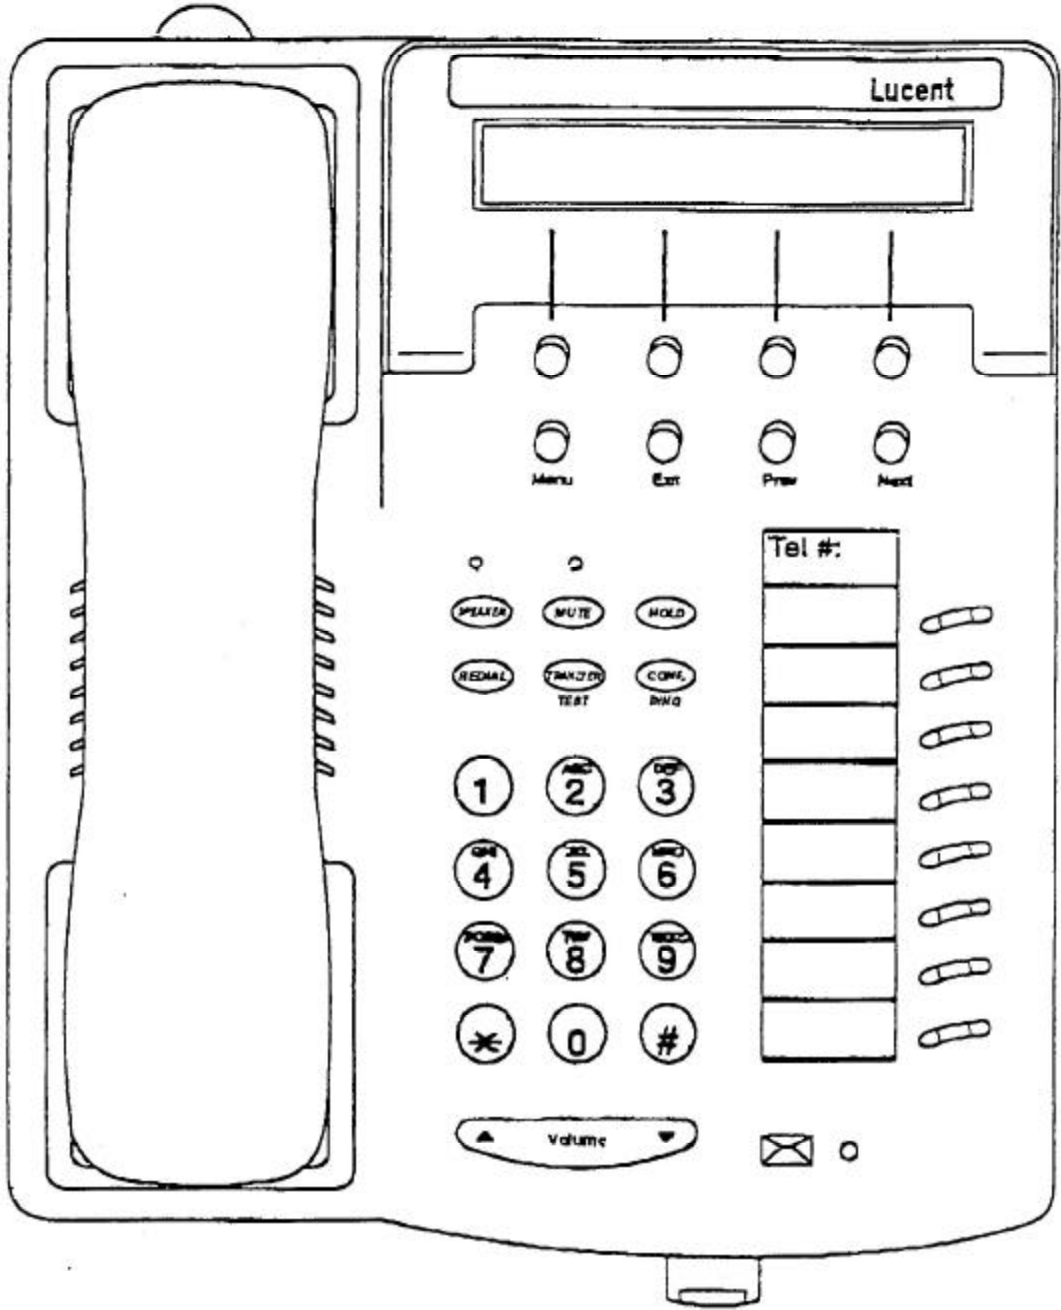

6408D+ DCP Voice Terminal
FULL SPEAKER PHONE + DISPLAY

SOFT KEYS

- | | | | |
|----------|-----------|-----------|-----------|
| 1. _____ | 2. _____ | 3. _____ | 4. _____ |
| 5. _____ | 6. _____ | 7. _____ | 8. _____ |
| 9. _____ | 10. _____ | 11. _____ | 12. _____ |