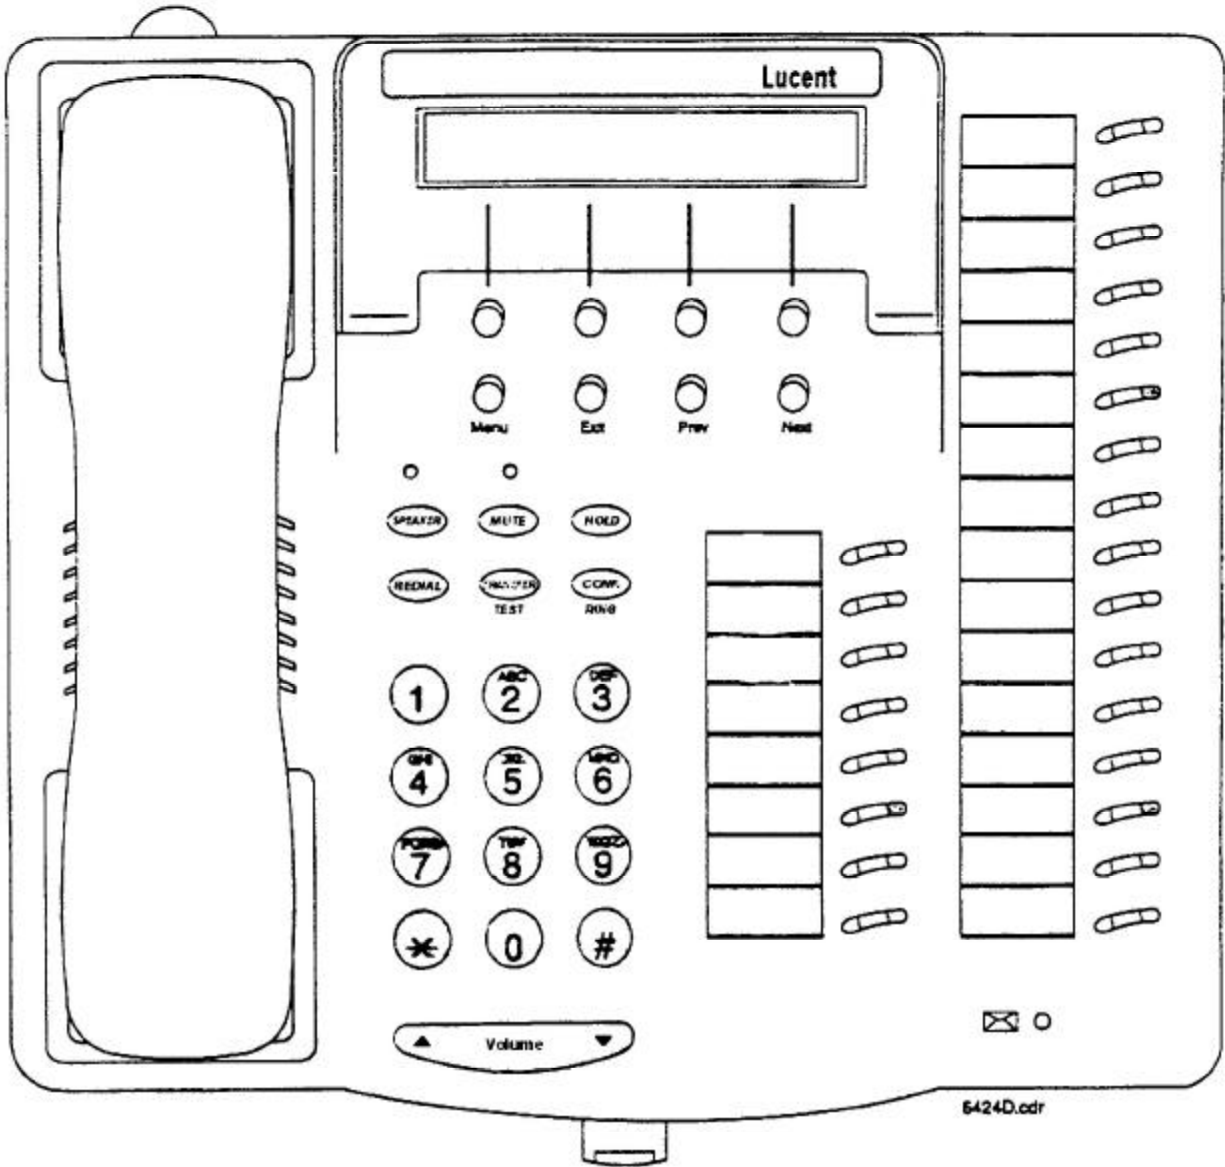

6424D+ DCP Voice Terminal
FULL SPEAKER PHONE + DISPLAY

SOFT KEYS

- | | | | |
|----------|-----------|-----------|-----------|
| 1. _____ | 2. _____ | 3. _____ | 4. _____ |
| 5. _____ | 6. _____ | 7. _____ | 8. _____ |
| 9. _____ | 10. _____ | 11. _____ | 12. _____ |