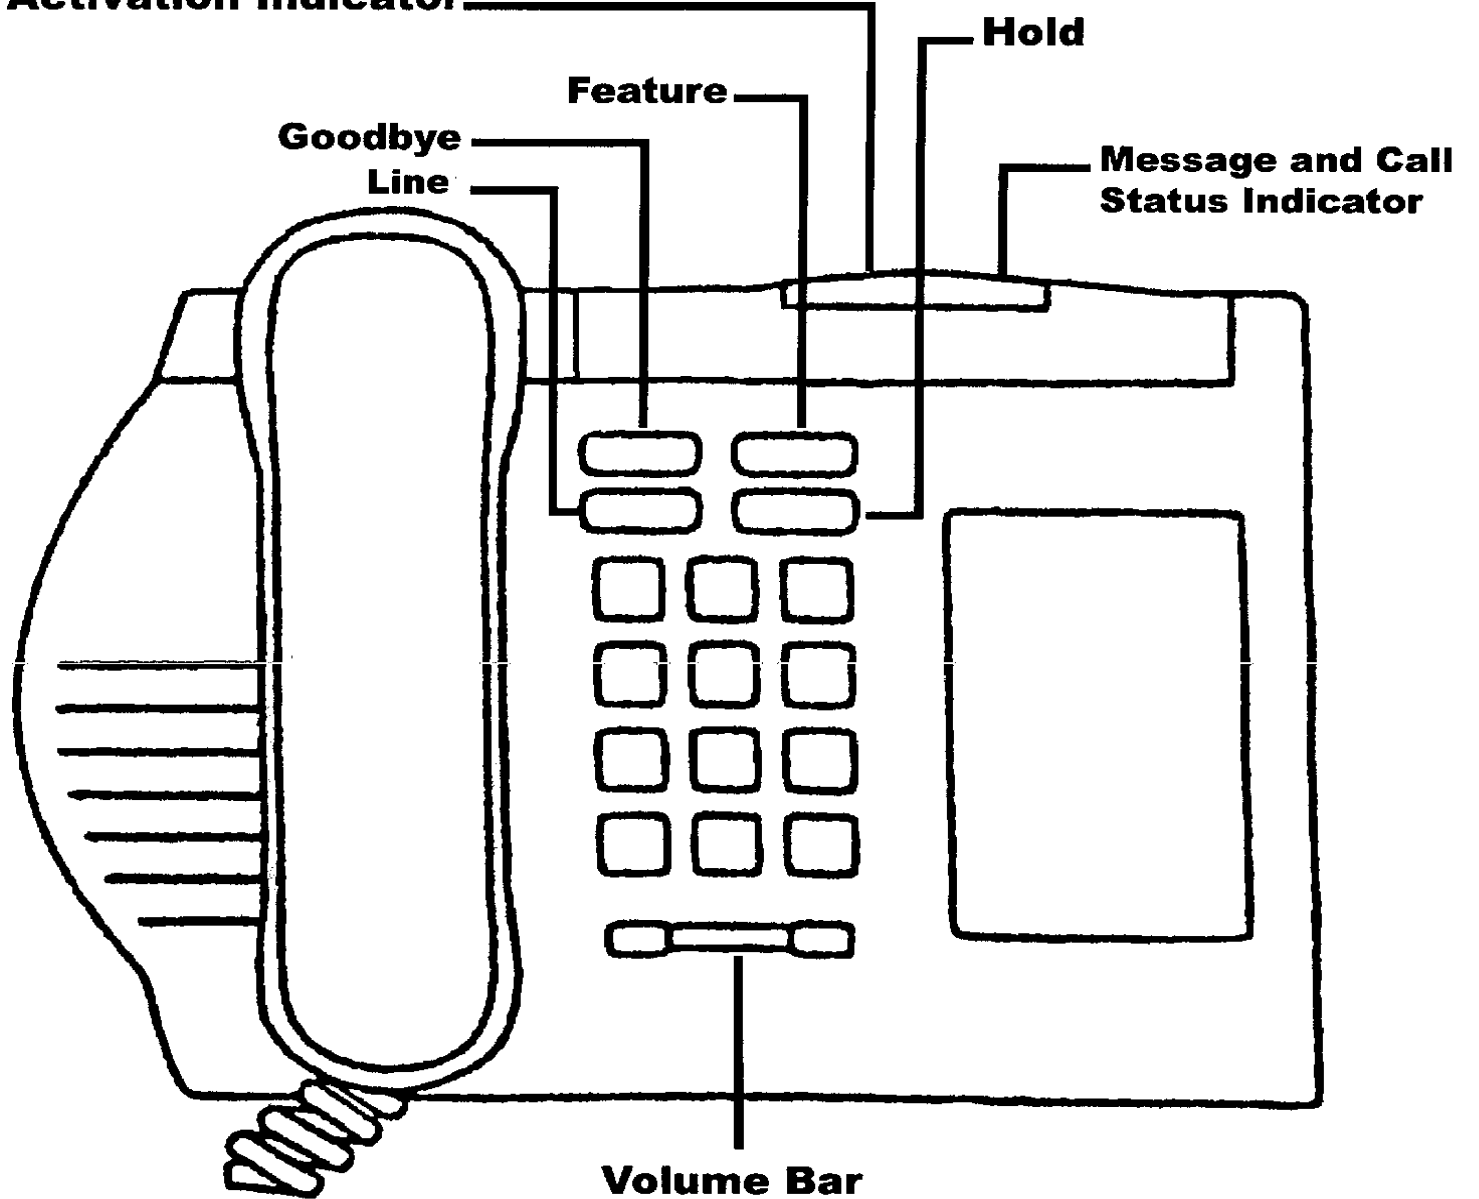

M3901

NAME _____

JACK NO. _____ EXTENSION NO. _____

Feature Activation Indicator

3901 FEATURE KEYS
KEY 0 LINE (DN)
KEY 1 TRN (CALL TRANS)
KEY 2 PRK (CALL PARK)
KEY 3 CFW (CALL FORWARD)
KEY 4 A06 (6 PARTY CONF.)
KEY 5 SCC/SCU (SPEED CALL)